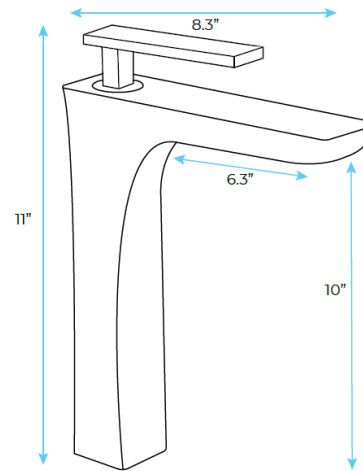

LE MANS SINGLE HANDLE BATHROOM SINK FAUCET SPECS

Specs:

- Color : Green
- Plug Profile : Deck Mount
- Style : Waterfall Spout Faucet
- Material : Brass
- Pattern : Contemporary
- Shape : Aerator Spout
- Flow Rate : 2.2 Gallons Per Minute
- Handle/Lever Placement : Single Handle On
- The Faucet Center Head
- Batteries Required : No
- Valve core material : ceramic
- Top high quality ceramic cartridge : unique design