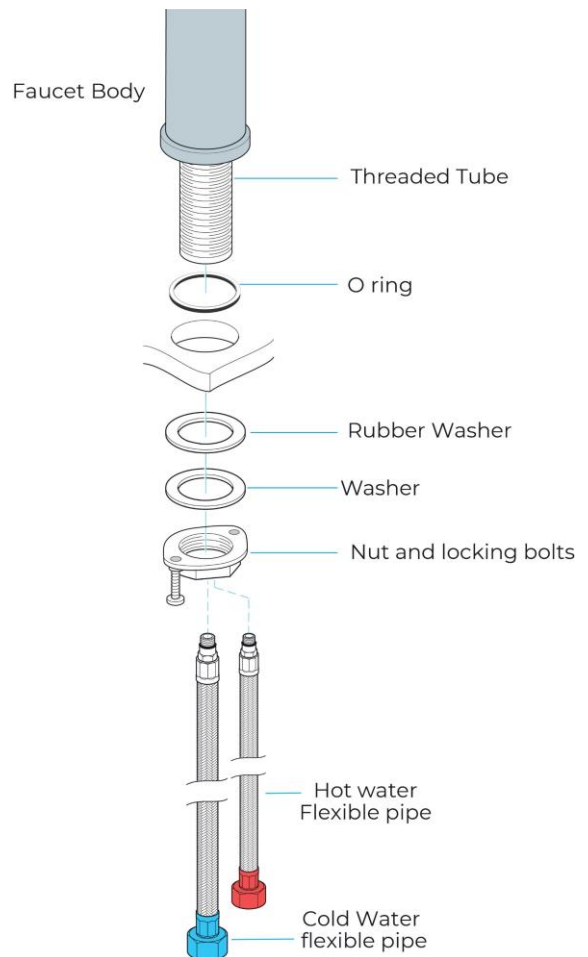

LE MANS SINGLE HANDLE BATHROOM SINK FAUCET SPECS

Specs:

- Color : Green
- Plug Profile : Deck Mount
- Style : Waterfall Spout Faucet
- Material : Brass
- Pattern : Contemporary
- Shape : Aerator Spout
- Flow Rate : 2.2 Gallons Per Minute
- Handle/Lever Placement : Single Handle On
- The Faucet Center Head
- Batteries Required : No
- Valve core material : ceramic
- Top high quality ceramic cartridge : unique design